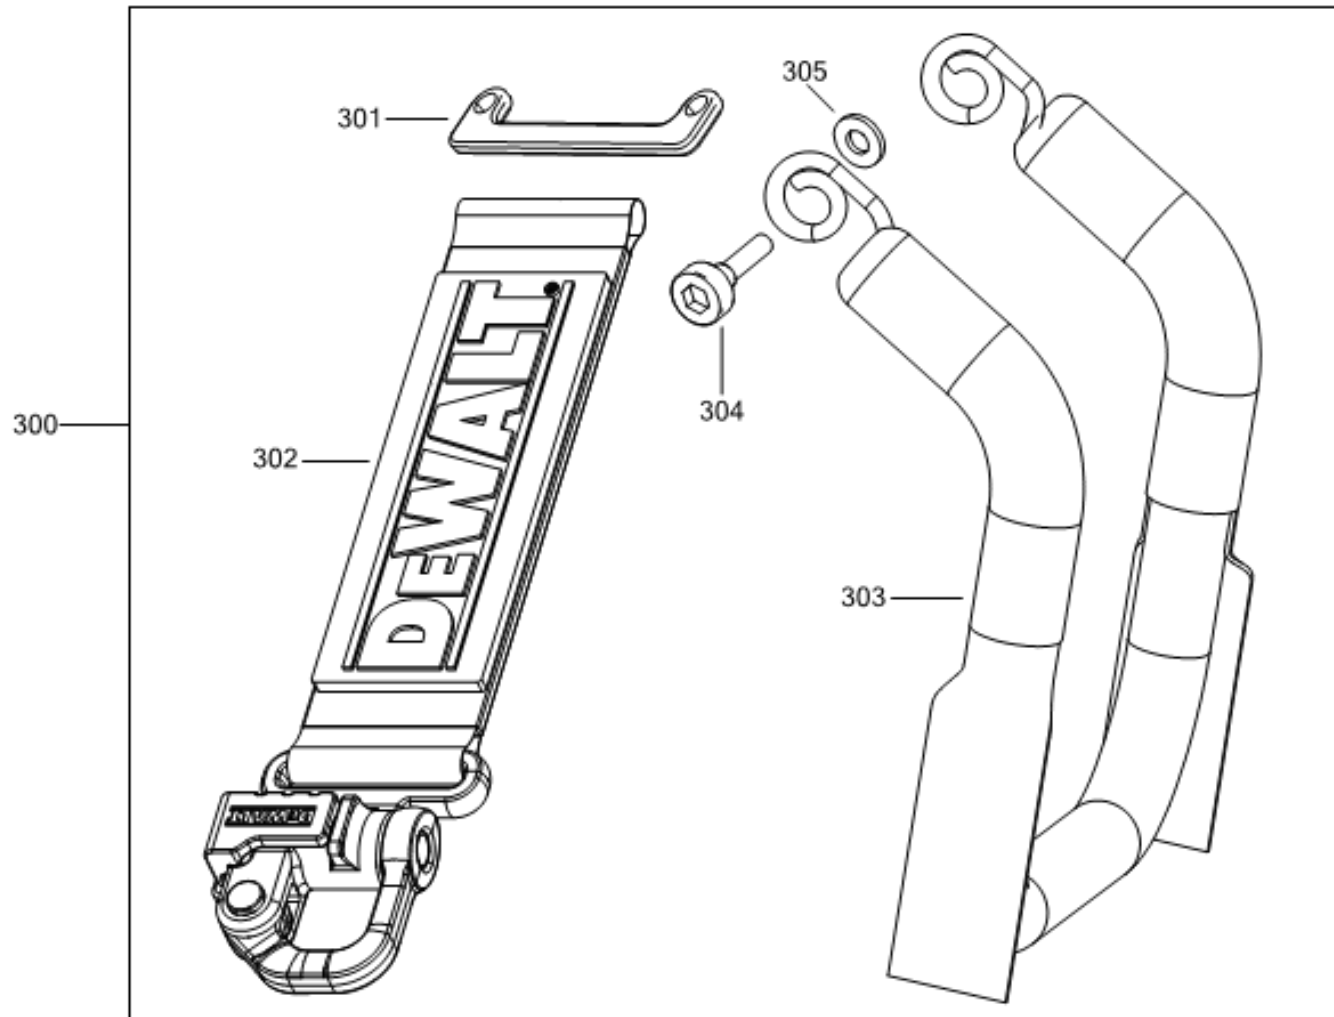

LANYARD READY KIT EUROPE

Typ
1

©

DCF620 CORDLESS SCREWDRIVER 1

Parts List DCF620 CORDLESS SCREWDRIVER 1

Item	Part Number	Qty	Part Description	General Description	Other Info	Repair Inst	Markets
1	N178812	1	CLAMSHELL SET			No	QW
2	N456983	1	MOTOR & SWITCH SA			No	QW
3	N410831	1	CLUTCH KIT		Inc 15	No	QW
4	N410832	1	GEARCASE SA			No	QW
5	N435495	1	NOSE SA			No	QW
6	N257859	1	TRIGGER LOCK-ON			No	QW
7	N435687	1	HOOK SA			No	QW
8	N042665	1	SCREW			No	QW
10	682211-00	11	SCREW			No	QW
15	N364699	1	SLEEVE			No	QW
16	N383282	1	WASHER THRUST			No	QW
17	605852-00	1	THRUST BEARING			No	QW
18	N112274	1	WASHER THRUST			No	QW
19	56122-00	1	O RING			No	QW
20	N244399	1	BEARING			No	QW
21	N449701	1	HOLDER BIT			No	QW
22	607904-22	1	BIT SCREWDRIVER			No	QW
23	N257879	1	SPRING			No	QW
24	N403955	1	RATING PLATE			No	QW
25	N333803	1	BRAND LABEL			No	QW
300	NA012362	1	SERVICE KIT		LANYARD	No	QW
301	N537349	1	STRAP. HOOKED		READY HOOK	No	QW
302	NA012391	2	BRACKET		LANYARD	No	QW
303	NA012370	1	CLIP SA	LANYARD CLIP	BRACKET LANYARD	No	QW
304	N542271	2	SCREW		CLIP MACHINE	No	QW
305	N462739	2	WASHER		4 X 8.2 X 1	No	QW
800	N017298	1	GREASE	G-2008 Molykote		No	QW
860	H1400196008	2	HANDLE			No	QW
861	N279261	1	KITBOX	DWST1-17807		No	QW
862	N409477	1	LATCH			No	QW
863	P910190	1	LATCH			No	QW
864	N384597	1	INSERT		DCF620NT	No	QW

Parts List DCF620 CORDLESS SCREWDRIVER 1

Item	Part Number	Qty	Part Description	General Description	Other Info	Repair Inst	Markets
866	N394624	1	BATTERY 18V - 5.0AH - 90WH		DCF620P2	No	QW
866	N314783	1	BATTERY 18V - 2.0AH - 36WH	DCB183-XJ	DCF620D2	No	QW
871	NA132878	1	CHARGER	DCB1104-QW		No	QW