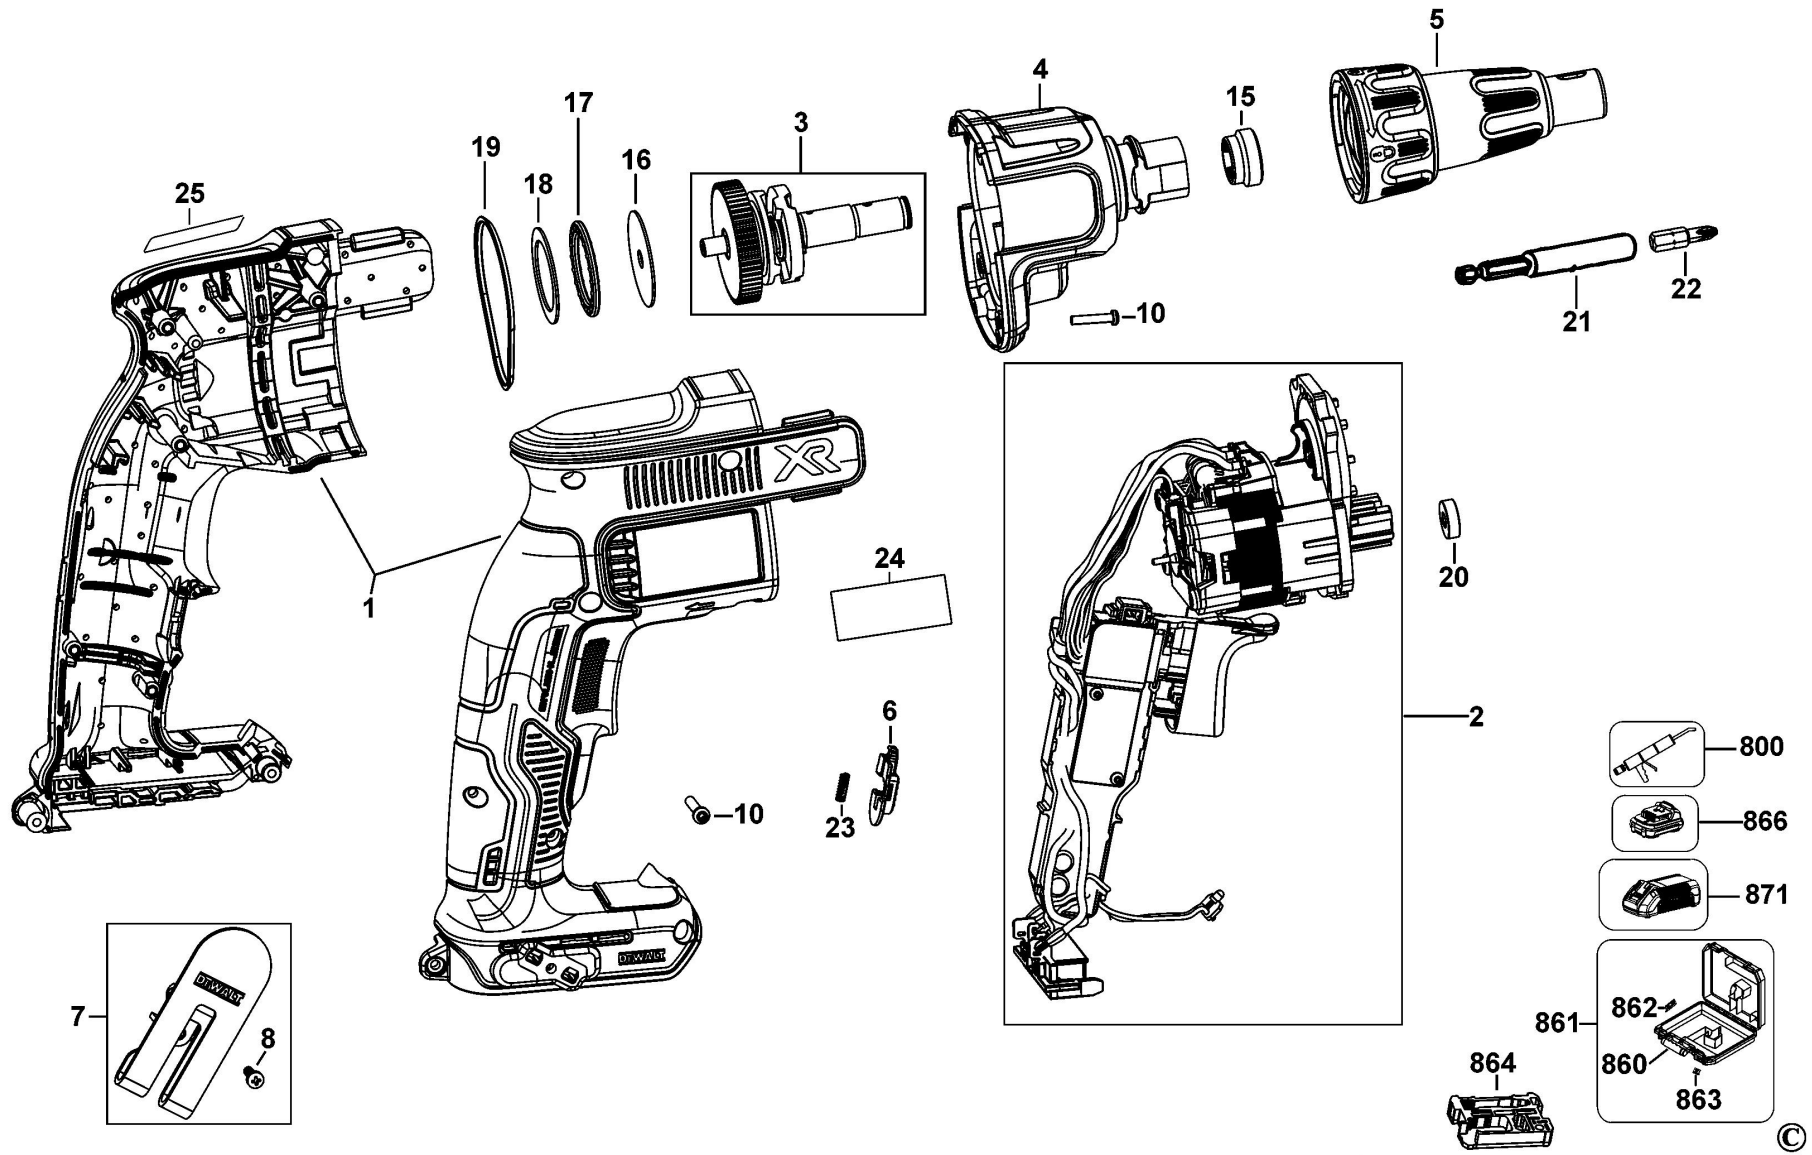

LANYARD READY KIT EUROPE

Typ
1

©

DCF620 CORDLESS SCREWDRIVER 1

Parts List DCF620 CORDLESS SCREWDRIVER 1

Item	Part Number	Qty	Part Description	General Description	Other Info	Repair Inst	Markets
1	N178812	1	CLAMSHELL SET			No	QW
2	N456983	1	MOTOR & SWITCH SA			No	QW
3	N410831	1	CLUTCH KIT		Inc 15	No	QW
4	N410832	1	GEARCASE SA			No	QW
5	N435495	1	NOSE SA			No	QW
6	N257859	1	TRIGGER LOCK-ON			No	QW
7	N435687	1	HOOK SA			No	QW
8	N042665	1	SCREW			No	QW
10	682211-00	11	SCREW			No	QW
15	N364699	1	SLEEVE			No	QW
16	N383282	1	WASHER THRUST			No	QW
17	605852-00	1	THRUST BEARING			No	QW
18	N112274	1	WASHER THRUST			No	QW
19	56122-00	1	O RING			No	QW
20	N244399	1	BEARING			No	QW
21	N449701	1	HOLDER BIT			No	QW
22	607904-22	1	BIT SCREWDRIVER			No	QW
23	N257879	1	SPRING			No	QW
24	N403955	1	RATING PLATE			No	QW
25	N333803	1	BRAND LABEL			No	QW
300	NA012362	1	SERVICE KIT		LANYARD	No	QW
301	N537349	1	STRAP. HOOKED		READY HOOK	No	QW
302	NA012391	2	BRACKET		LANYARD	No	QW
303	NA012370	1	CLIP SA	LANYARD CLIP	BRACKET LANYARD	No	QW
304	N542271	2	SCREW		CLIP MACHINE	No	QW
305	N462739	2	WASHER		4 X 8.2 X 1	No	QW
800	N017298	1	GREASE	G-2008 Molykote		No	QW
860	H1400196008	2	HANDLE			No	QW
861	N279261	1	KITBOX	DWST1-17807		No	QW
862	N409477	1	LATCH			No	QW
863	P910190	1	LATCH			No	QW
864	N384597	1	INSERT		DCF620NT	No	QW

Parts List DCF620 CORDLESS SCREWDRIVER 1

Item	Part Number	Qty	Part Description	General Description	Other Info	Repair Inst	Markets
866	N394624	1	BATTERY 18V - 5.0AH - 90WH		DCF620P2	No	QW
866	N314783	1	BATTERY 18V - 2.0AH - 36WH	DCB183-XJ	DCF620D2	No	QW
871	NA132878	1	CHARGER	DCB1104-QW		No	QW